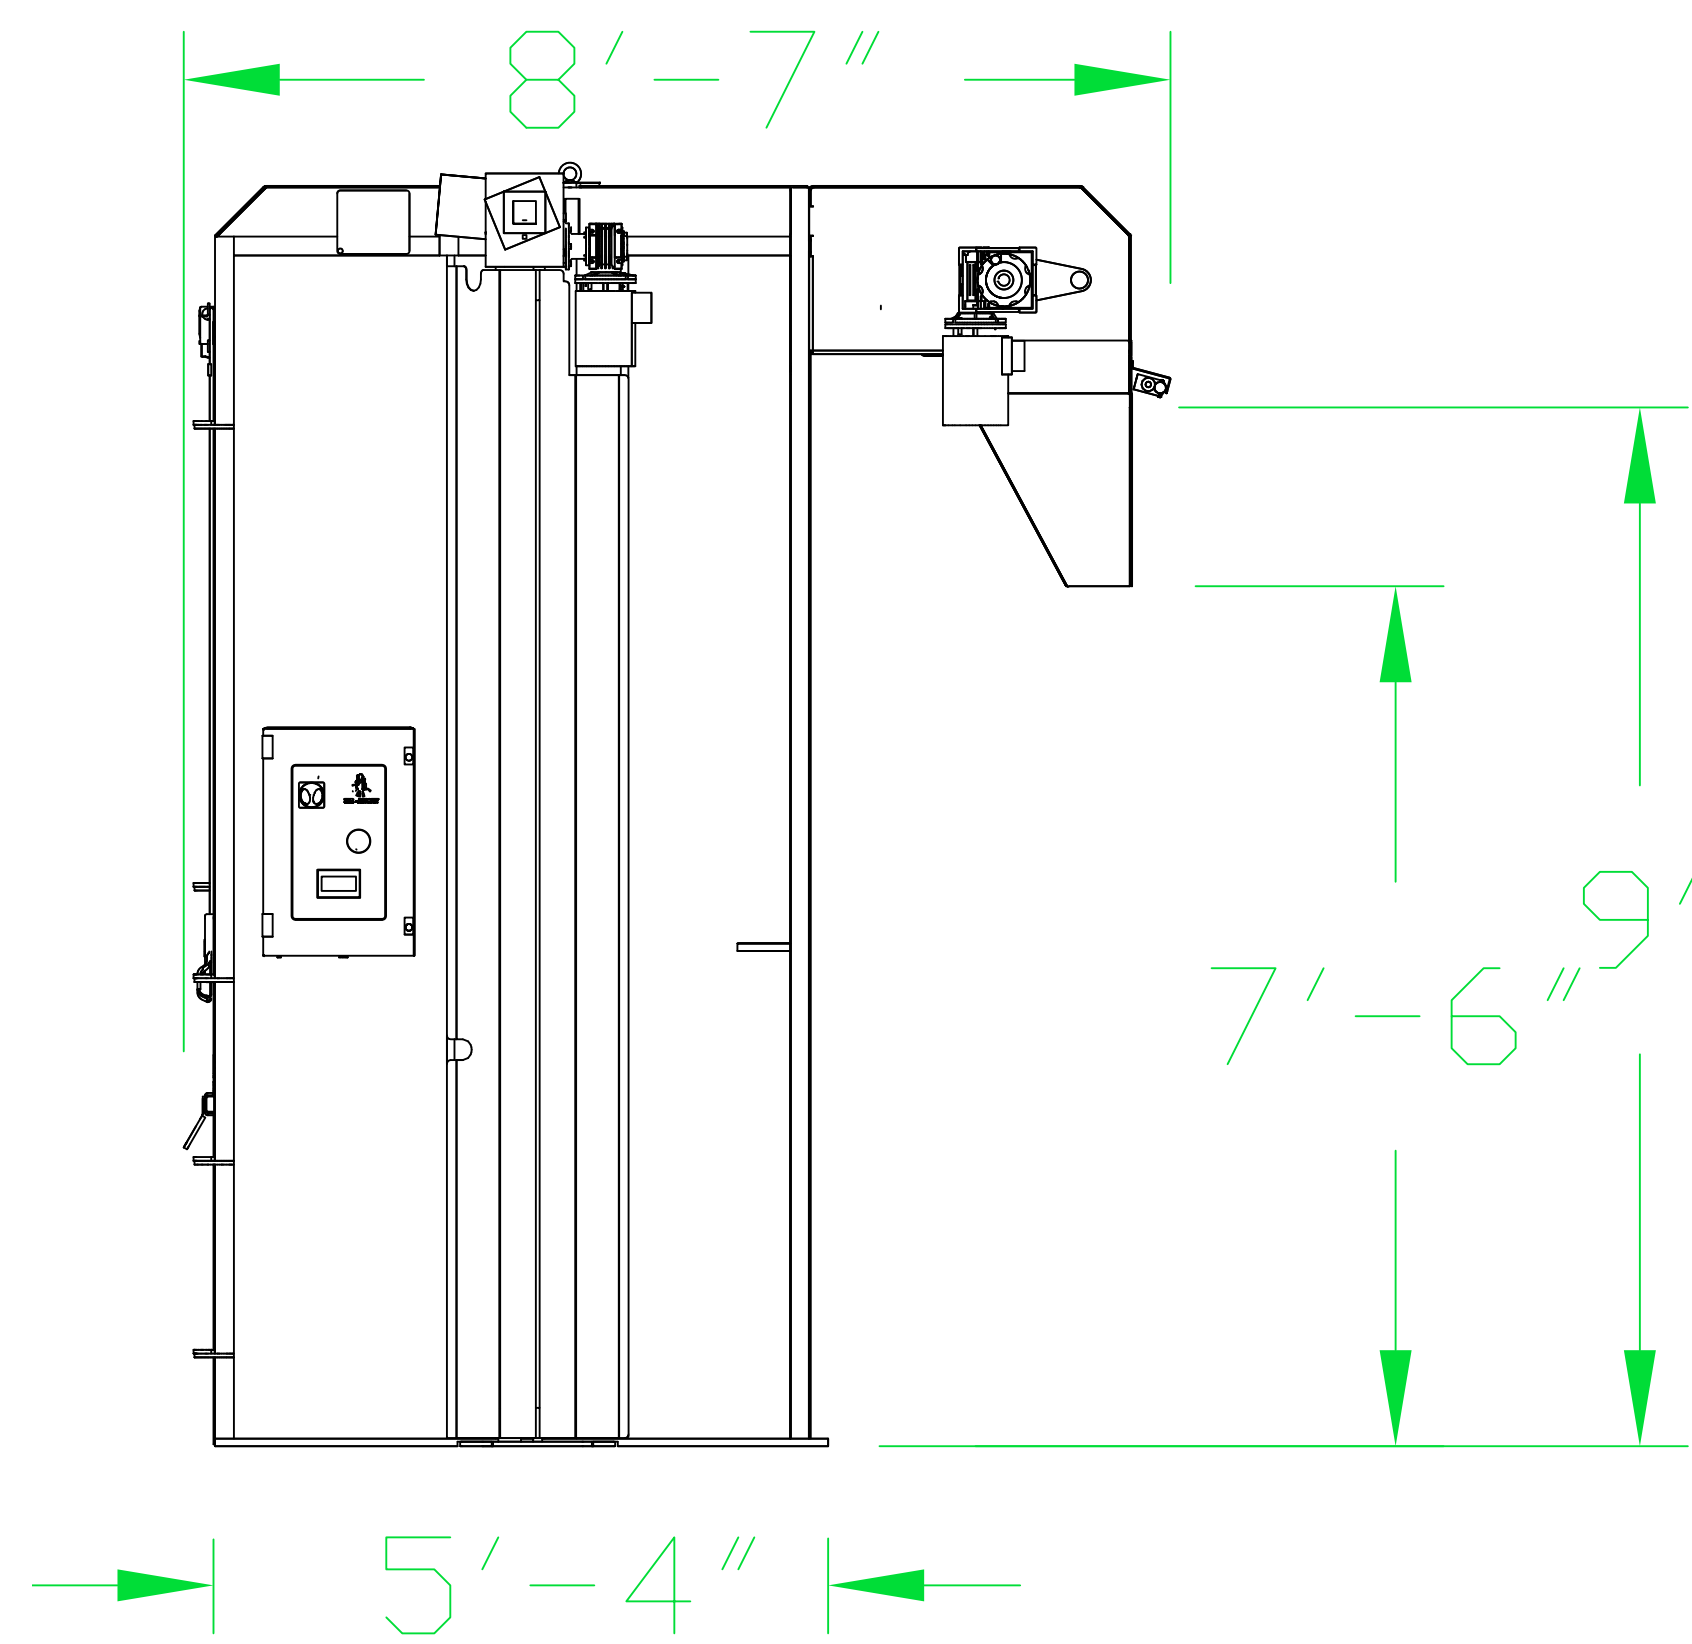

# VBT - VERTICAL BALE SHAVER

Inside Top View