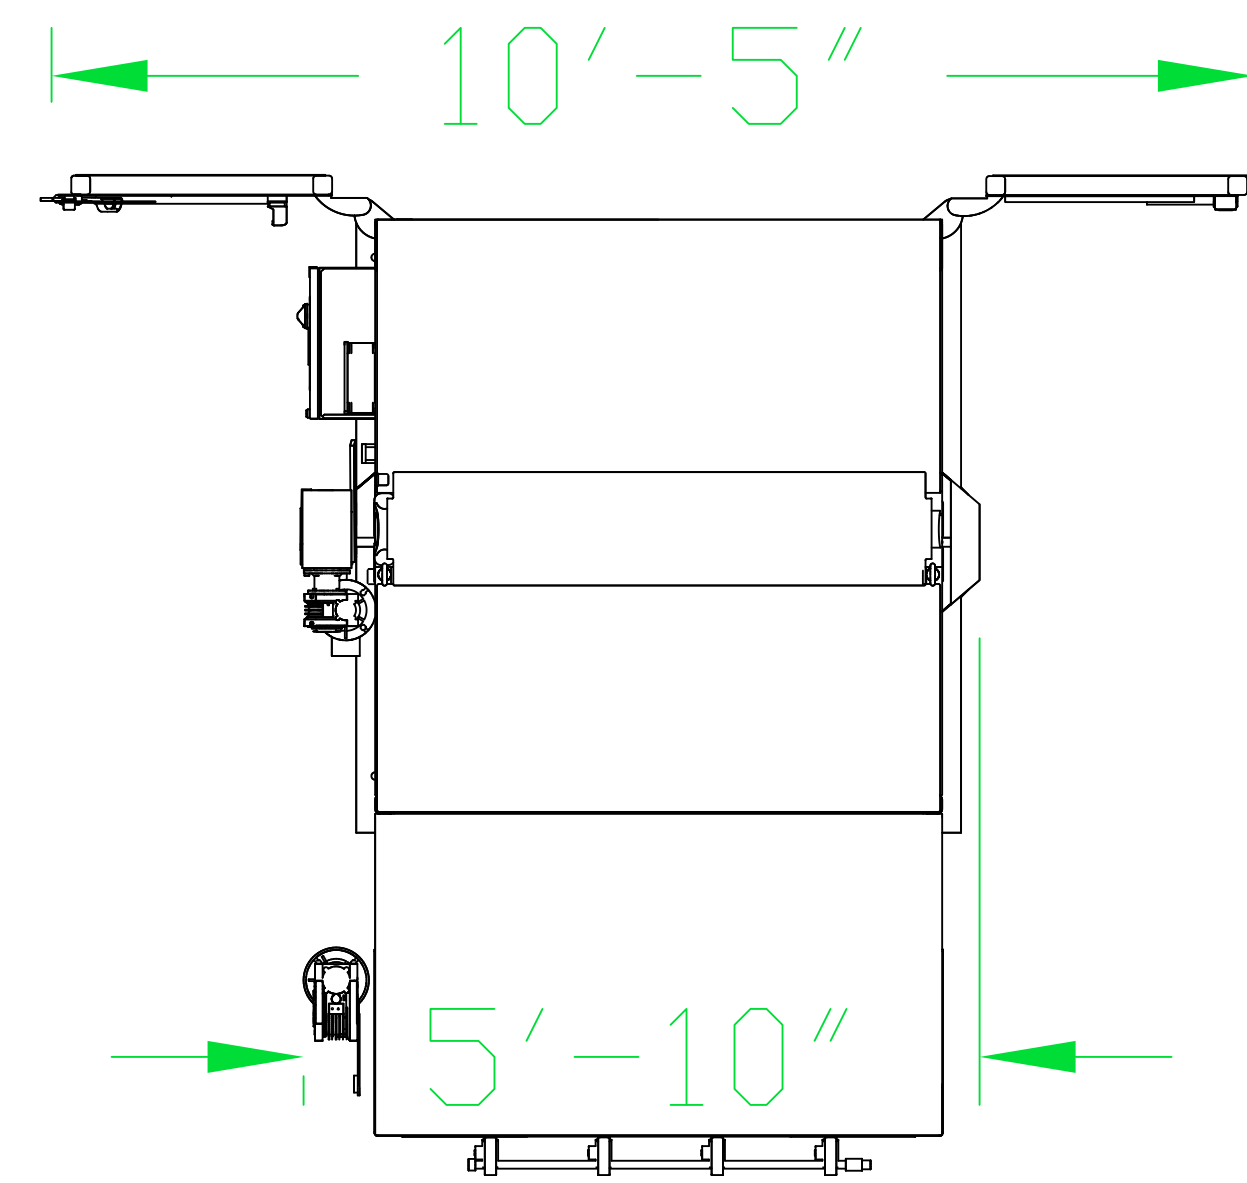

# VBT - VERTICAL BALE SHAVER

Inside Top View