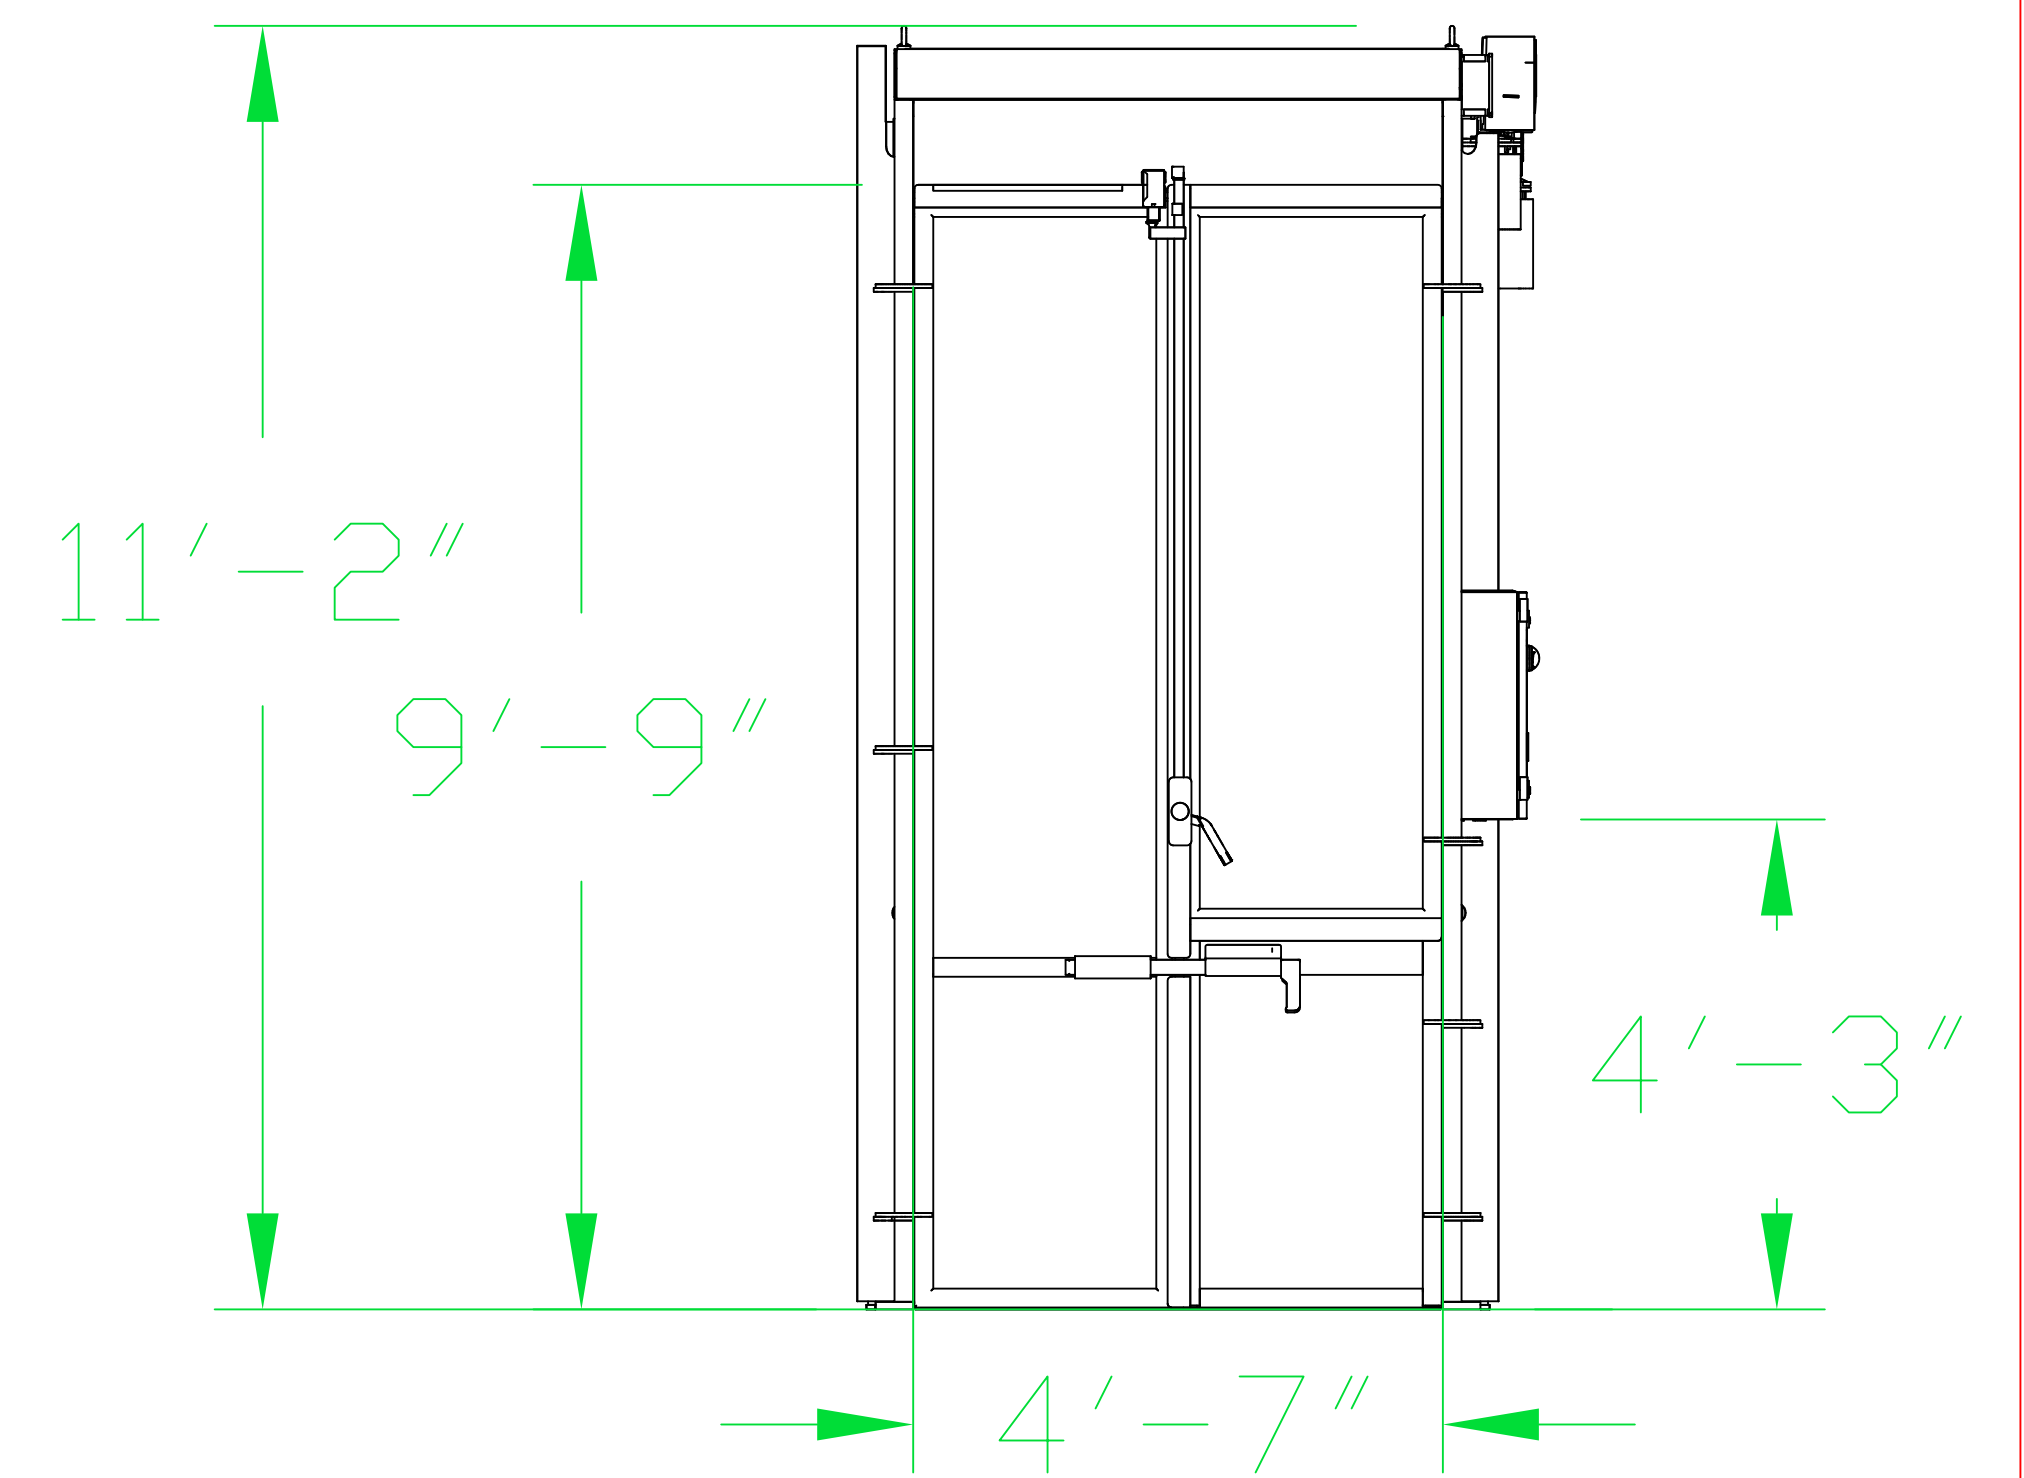

# VBT - VERTICAL BALE SHAVER

Inside Top View