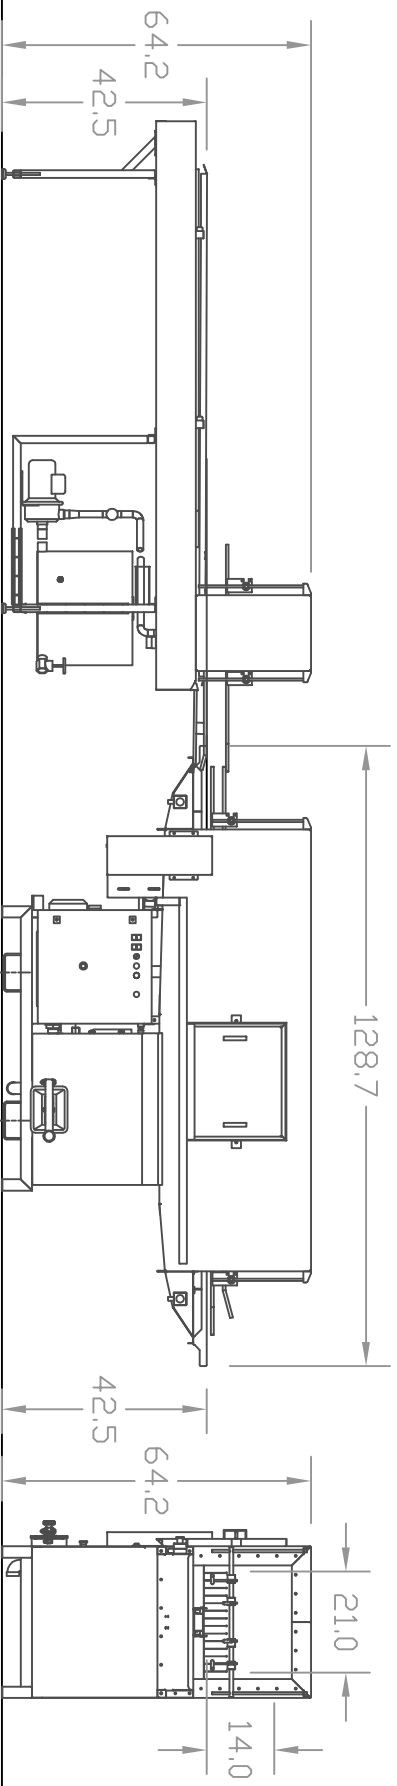

1500E TRAY WASHER W/ DISINFECT UNIT

OPTIONAL DISINFECT UNIT

TRAY WASHER

END VIEW