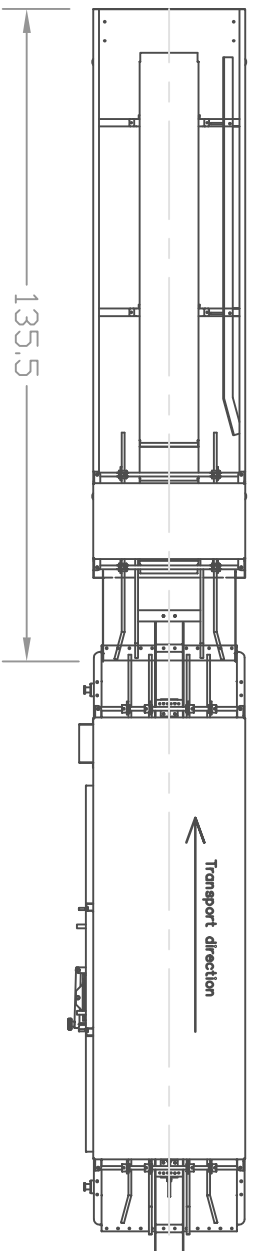

1500E TRAY WASHER W/ DISINFECT UNIT

OPTIONAL DISINFECT UNIT

TRAY WASHER

END VIEW