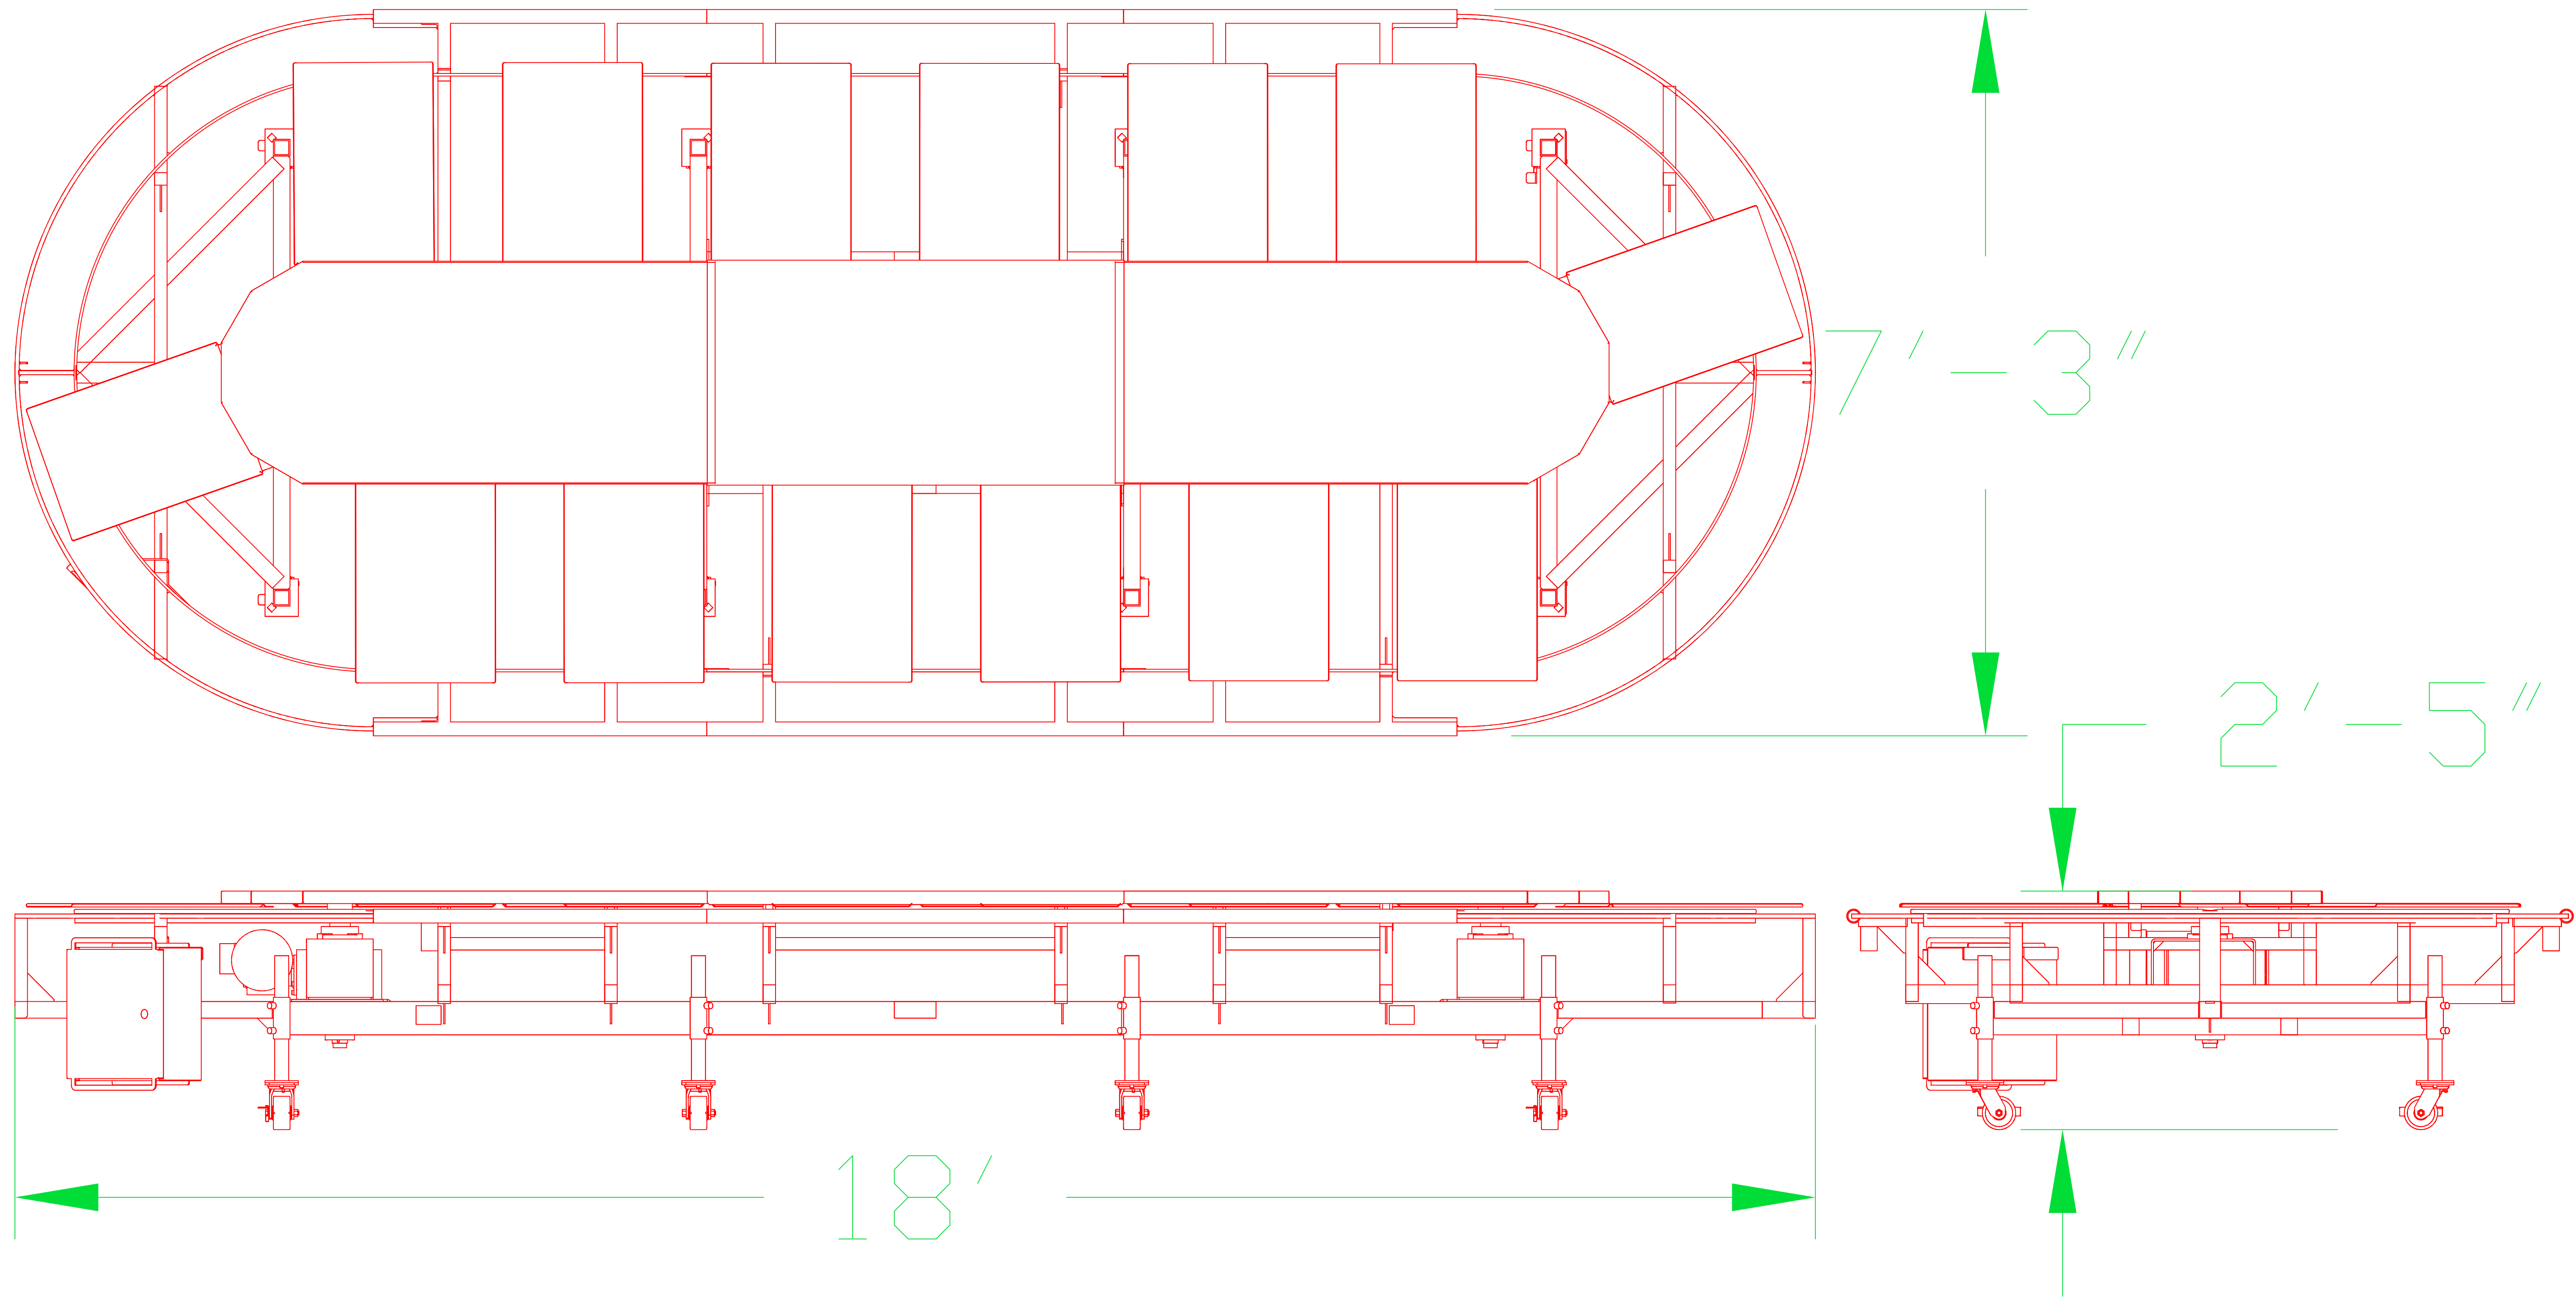

EURO ASSEMBLY LINE

ALL RIGHTS RESERVED

THIS DRAWING AND ITS CONTENTS ARE THE PROPERTY OF AGRINOMIX L.L.C. ANY REPRODUCTION OR DISTRIBUTION WITHOUT WRITTEN CONSENT IS PROHIBITED.

NOTE: THIS DRAWING IS FOR CONCEPT AND COMMUNICATION PURPOSES ONLY! AGRINOMIX L.L.C. ASSUMES NO LIABILITY FOR THE DESIGN OR VIABILITY OF THE CONCEPT

NEW AGRINOMIX

Name of Project WEBSITE		ALL RIGHTS RESERVED THIS DRAWING AND ITS CONTENTS ARE THE PROPERTY OF AGRINOMIX L.L.C. ANY REPRODUCTION OR DISTRIBUTION WITHOUT WRITTEN CONSENT IS PROHIBITED.	
Client TEMPLATE		Drawing by: TAREK ELKHOLY | Date:	
AGRINOMIX MACHINE TOOLS FOR GROWERS		Scale: TD: FT | Date: 10/11/2024 Drawing: EURO-ASSEMBLY LINE